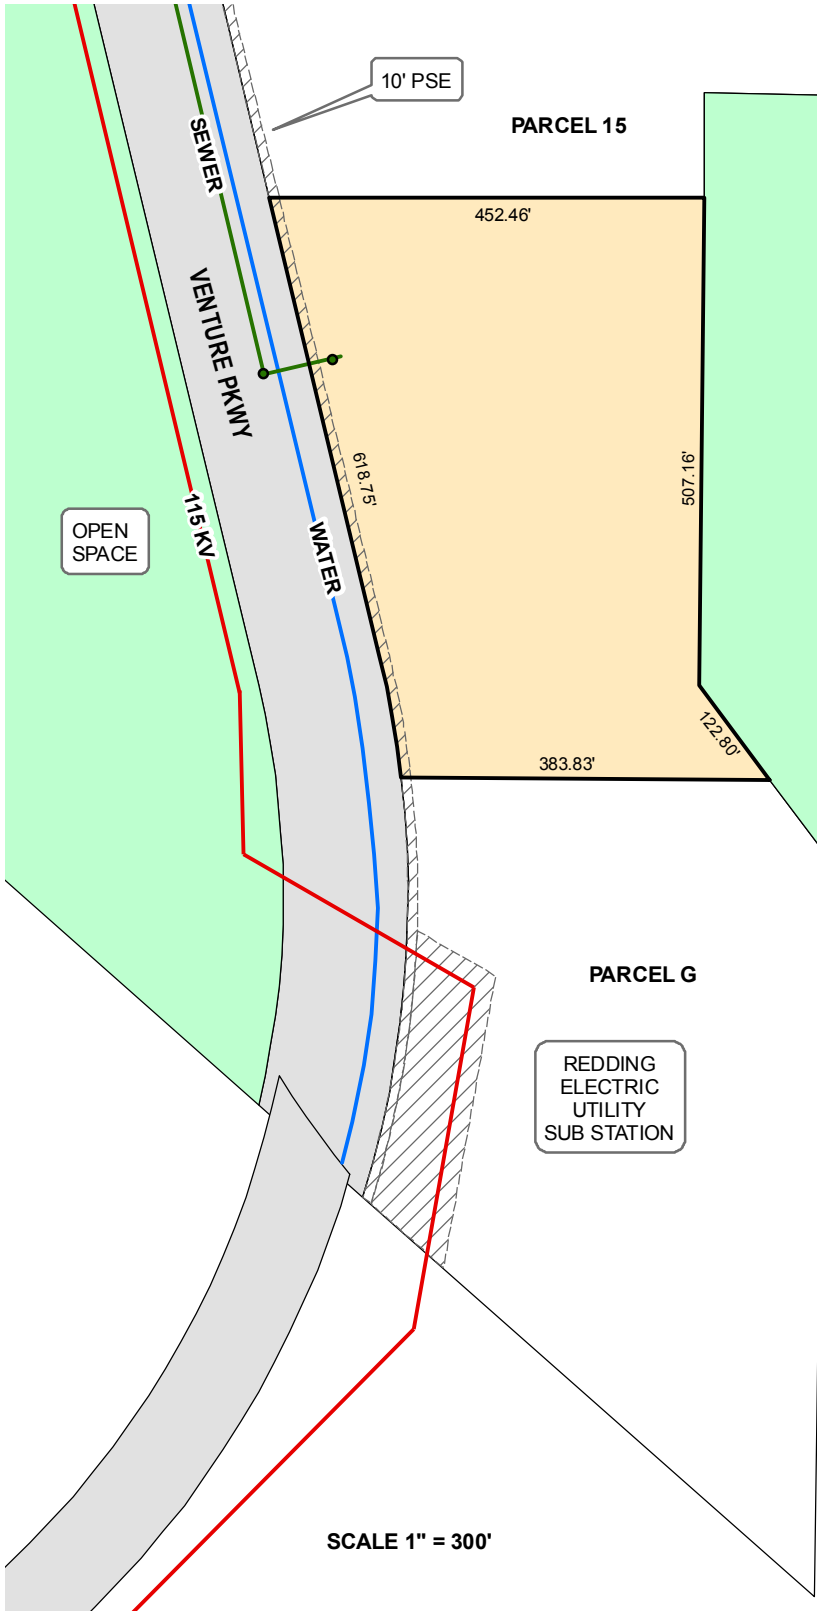

STILLWATER BUSINESS PARK

PARCEL 16 5.32 acres

REDDING, CALIFORNIA