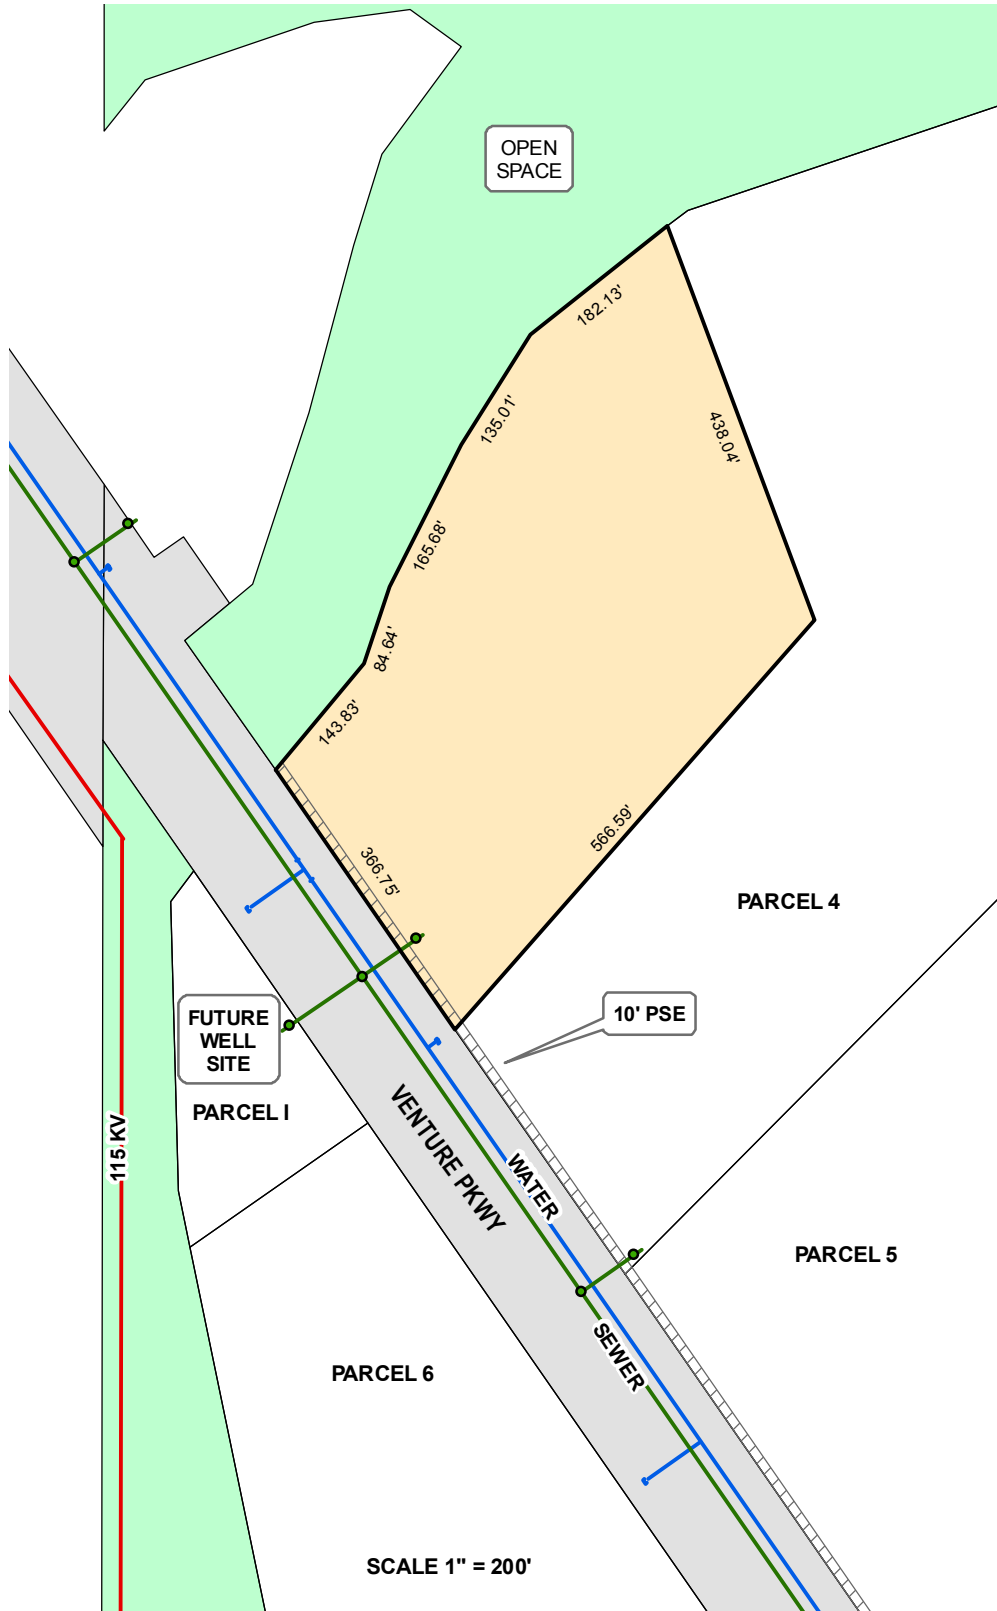

STILLWATER BUSINESS PARK

PARCEL 3 5.32 acres

REDDING, CALIFORNIA