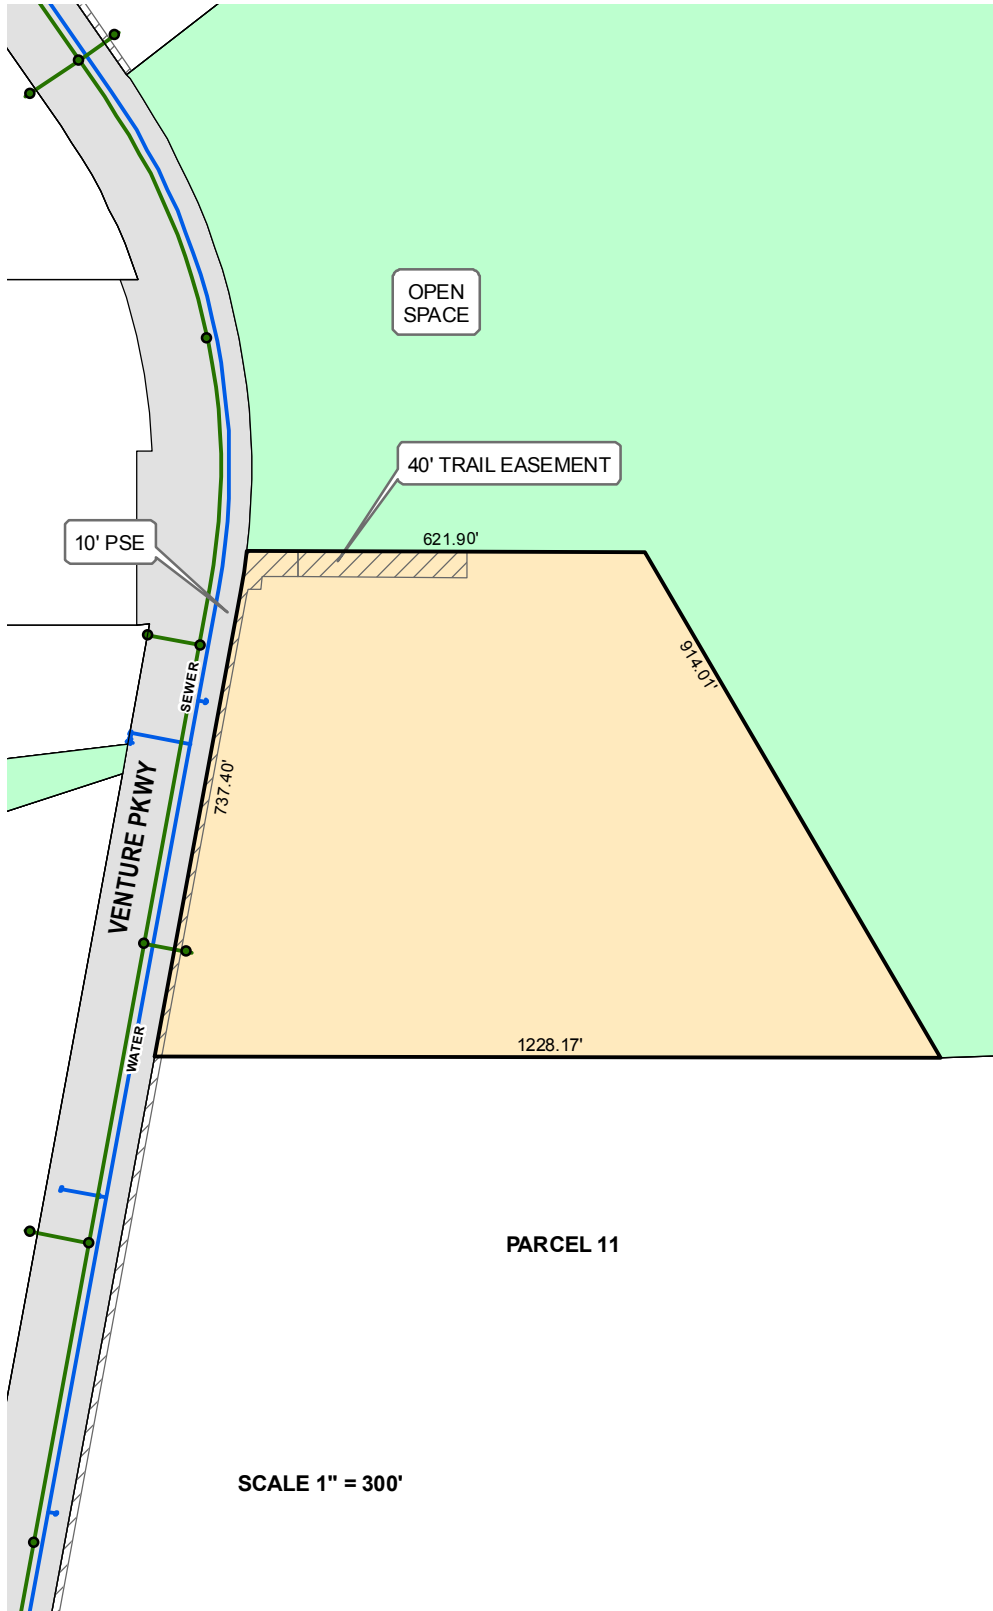

STILLWATER BUSINESS PARK

PARCEL 7 16.75 acres

REDDING, CALIFORNIA